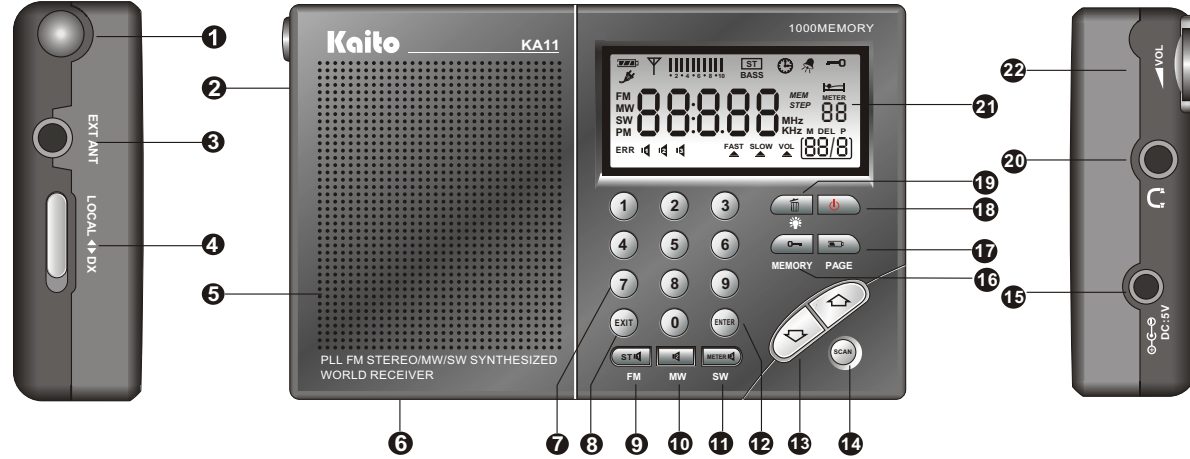

Kaito

KA11

PLL FM STEREO/AM/SW SYNTHESIZED WORLD
RECEIVER WITH 1,000 MEMORIES

Kaito

KA11

PLL FM STEREO/AM/SW SYNTHESIZED WORLD
RECEIVER WITH 1,000 MEMORIES

OPERATION MANUAL

ACCESSORIES

Please check before buying:

- KA11
- External Adaptor
- Stereo Earphones
- External Antenna
- Carrying Strip
- Operation Manual
- Warranty Card

KEY FEATURES

- FM MONO STEREO/AM/SW.
- MW(AM) 520 - 1710 KHz.
- SW: 5.80 - 18.10 MHz.
- FIVE TUNING MODES: MANUAL TUNING/AUTO TUNING/MEMORY SCAN/DIRECT FREQUENCY INPUT/ATS PRESET.
- 1000 PRESET STATIONS AND MEMORY PERMANENTLY STORED(EXCEPT CLOCK).
- BATTERY CHARGER.
- ORANGE BACKLIGHT DISPLAY.
- 10 LEVEL SIGNAL STRENGTH INDICATOR.
- LOCAL/DX SENSITIVITY SELECTABLE.
- FM MONO/STEREO SELECTABLE.
- THREE GROUPS TURN ON/OFF.
- ALARM FUNCTION(EFFECTIVE IN TURN ON/OFF MODE).
- 1~99 MINUTES SLEEP OFF TIME SETTING.
- CLOCK FUNCTION, TEMPERATURE FUNCTION AND HOLD FUNCTION.
- SW METER BAND INDICATOR AND CONVERSION.

KEY FEATURES

- ERROR INDICATION.
- BATTERY LEVEL INDICATOR, AUTO POWER OFF WHEN BATTERIES GET LOW.
- EXTERNAL ANTENNA.
- USE 2 AA BATTERIES, NOT INCLUDED.
- DIMENSIONS: 110x71x23mm.

LOCATION OF CONTROLS

➊ TelescopicAntenna	➑ FM Band/FM Stereo, Mono, Treble/Time 1	➏ Turn Page/Charge
➋ Place for Carrying Strip	➐ MW Band/Time 2	➍ Power
➌ External Antenna	➑ SW Band/Time 3/Meter Band Conversion	➎ Delete/Backlight Switch
➍ Local/DX	➒ Enter/Confirm	➏ Earphone Jack
➎ Speaker	➓ +/- Key	➑ LCD
➏ Battery Compartment	➑ Setup	➒ Volume Knob
➐ 0~9	➓ External Power Jack	
➑ Exit/Look Up Time	➓ Store/Hold	