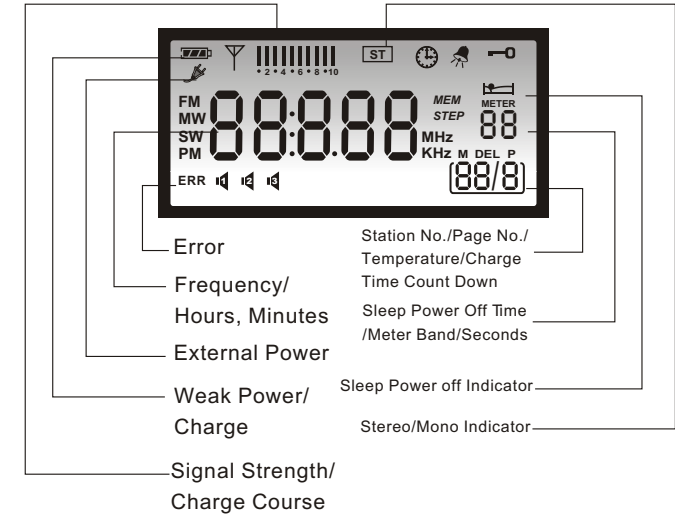

Please check before buying:

- KA11
- External Adaptor
- Stereo Earphones
- External Antenna
- Carrying Strip
- Operation Manual
- Warranty Card

KEY FEATURES

- FM MONO STEREO/AM/SW.
- MW(AM) 520 - 1710 KHz.
- SW: 5.80 - 18.10 MHz.
- FIVE TUNING MODES: MANUAL TUNING/AUTO TUNING/MEMORY SCAN/DIRECT FREQUENCY INPUT/ATS PRESET.
- 1000 PRESET STATIONS AND MEMORY PERMANENTLY STORED(EXCEPT CLOCK).
- BATTERY CHARGER.
- ORANGE BACKLIGHT DISPLAY.
- 10 LEVEL SIGNAL STRENGTH INDICATOR.
- LOCAL/DX SENSITIVITY SELECTABLE.
- FM MONO/STEREO SELECTABLE.
- THREE GROUPS TURN ON/OFF.
- ALARM FUNCTION(EFFECTIVE IN TURN ON/OFF MODE).
- 1~99 MINUTES SLEEP OFF TIME SETTING.
- CLOCK FUNCTION, TEMPERATURE FUNCTION AND HOLD FUNCTION.
- SW METER BAND INDICATOR AND CONVERSION.

KEY FEATURES

- ERROR INDICATION.
- BATTERY LEVEL INDICATOR, AUTO POWER OFF WHEN BATTERIES GET LOW.
- EXTERNAL ANTENNA.
- USE 2 AA BATTERIES, NOT INCLUDED.
- DIMENSIONS: 110x71x23mm.

LOCATION OF CONTROLS

➊ TelescopicAntenna	➑ FM Band/FM Stereo, Mono, Treble/Time 1	➏ Turn Page/Charge
➋ Place for Carrying Strip	➐ MW Band/Time 2	➍ Power
➌ External Antenna	➑ SW Band/Time 3/Meter Band Conversion	➎ Delete/Backlight Switch
➍ Local/DX	➒ Enter/Confirm	➏ Earphone Jack
➎ Speaker	➓ +/- Key	➑ LCD
➏ Battery Compartment	➑ Setup	➒ Volume Knob
➐ 0~9	➓ External Power Jack	
➑ Exit/Look Up Time	➓ Store/Hold	

LOCATION OF CONTROLS

LCD IDENTIFICATION

Error
 Frequency/
 Hours, Minutes
 External Power
 Weak Power/
 Charge
 Signal Strength/
 Charge Course
 Station No./Page No./
 Temperature/Charge
 Time Count Down
 Sleep Power Off Time
 /Meter Band/Seconds
 Sleep Power off Indicator
 Stereo/Mono Indicator